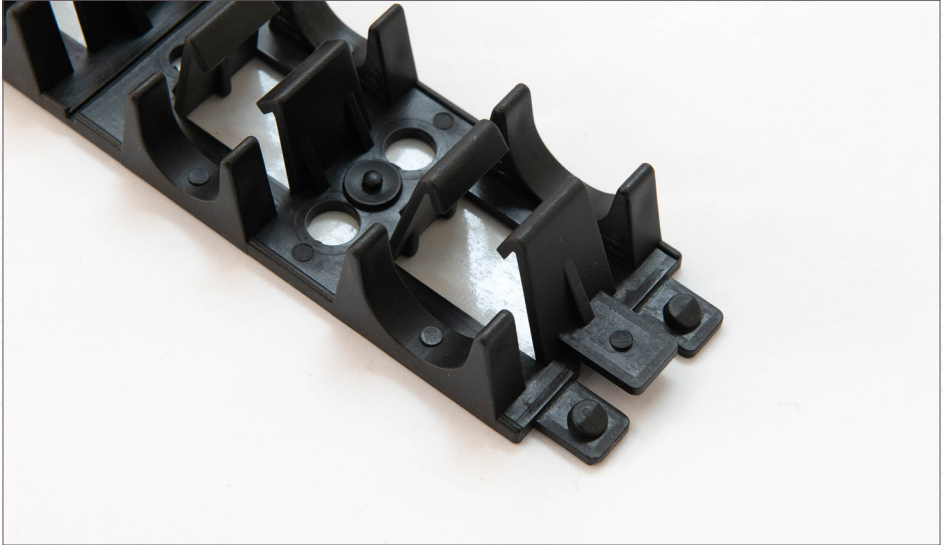

Therm

CLIPR1

Product Information

Our clip rail has an adhesive strip underneath which allows our clip rail to be fixed to most floors. When fitting space 1.2 meters apart.

- For use with Screeded systems
- Provides ready made spacing for easy installation
- Length - 1000 mm
- Width - 40 mm
- Fitted Height - 25 mm
- Colour -Black
- Material -Polypropylene
- Centres - 50mm